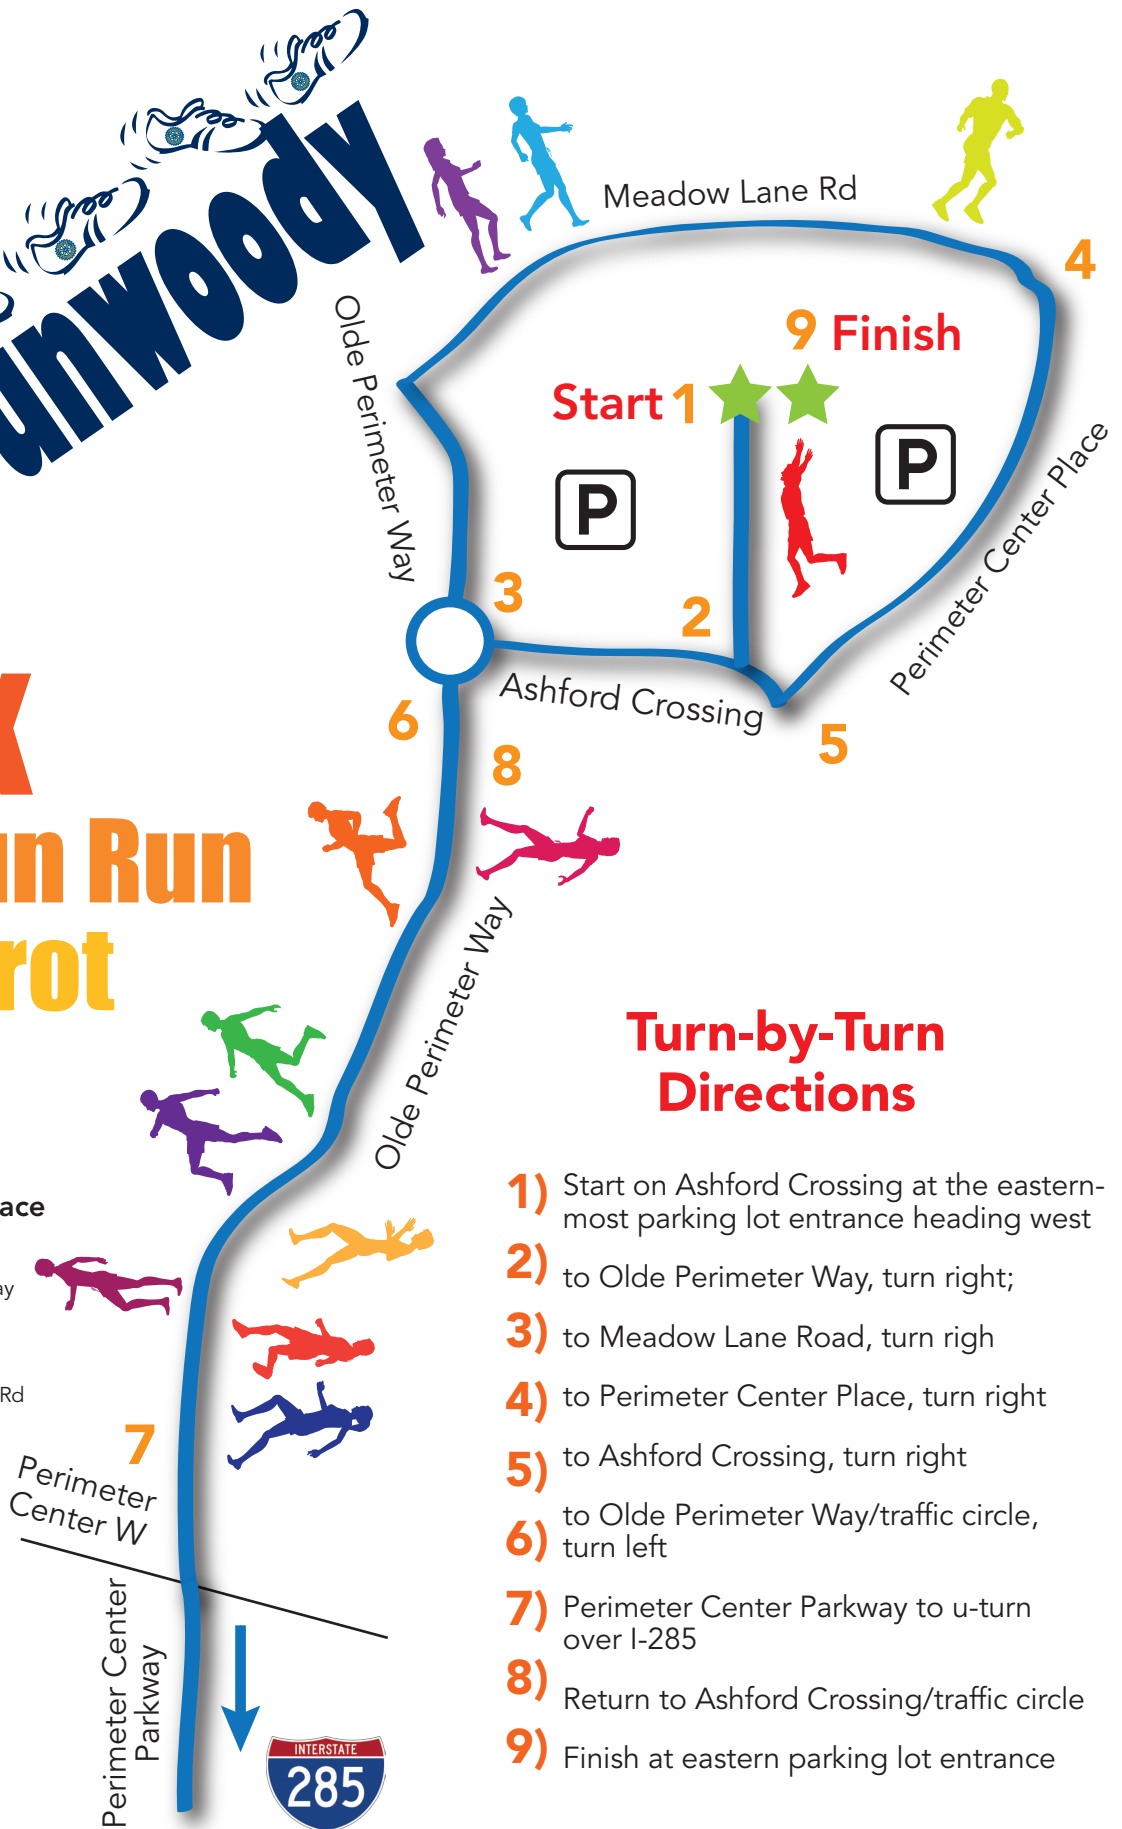

## 5K 1 Mile Fun Run Tot Trot

### Directions to Perimeter Place

**From Dunwoody Marta Station:**  
Go North on Perimeter Center Parkway  
0.4 mile into Perimeter Center Place

**From I-285:**  
Exit 29, North on Ashford Dunwoody Rd  
Left on Perimeter Center West  
Perimeter Place is on the Right

**From GA-400 South:**  
Exit 5B - Abernathy Road  
Left off Exit  
Abernathy Road becomes  
Perimeter Center West  
Perimeter Place is on the Left

**From GA-400 North:**  
Exit 5B - Abernathy Road  
Right off Exit  
Abernathy Road becomes  
Perimeter Center West  
Perimeter Place is on the Left

### Turn-by-Turn Directions

- 1) Start on Ashford Crossing at the eastern-most parking lot entrance heading west
- 2) to Olde Perimeter Way, turn right;
- 3) to Meadow Lane Road, turn right
- 4) to Perimeter Center Place, turn right
- 5) to Ashford Crossing, turn right
- 6) to Olde Perimeter Way/traffic circle, turn left
- 7) Perimeter Center Parkway to u-turn over I-285
- 8) Return to Ashford Crossing/traffic circle
- 9) Finish at eastern parking lot entrance